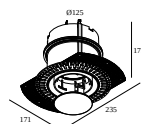

15212 0150 MOUNTING KIT R82 TRIMLESS WSC

Mounting kits side air + light

29810 0010 MOUNTING KIT SIDE AIR 101

Cutout dimension (mm): 168

Mounting kits top air + light

29810 0210 MOUNTING KIT TOP AIR 101

Cutout dimension (mm): 135

Mounting kits side air only

29810 0100 MOUNTING KIT SIDE AIR ONLY 1

Cutout dimension (mm): 168

DELTALIGHT

DEEP RINGO TRIMLESS LED 92733

202 144 811 922 W

Mounting kits top air only

29810 0200 MOUNTING KIT TOP AIR ONLY 1

Cutout dimension (mm): 135

Mounting kits no air

29810 0050 MOUNTING KIT NO AIR 101

Cutout dimension (mm): 168

Notes: