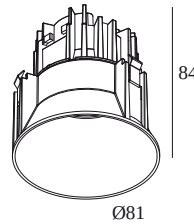

DEEP RINGO TRIMLESS LED 92733

202 144 811 922 W

AVAILABLE IN

BLACK 202 144 811 922 B
BRUSHED ALU 202 144 811 922 BRA
BRUSHED ANTHRACITE 202 144 811 922 BRAT
BRUSHED BROWN BRONZE 202 144 811 922 BRBB
BRUSHED COPPER 202 144 811 922 BRCU
BRUSHED GOLD 202 144 811 922 BRG
BRUSHED OLD BRONZE 202 144 811 922 BROB
CREAM 202 144 811 922 CR
FLEMISH BRONZE 202 144 811 922 FBR
FLEMISH GOLD 202 144 811 922 FG
GOLD COLOURED 202 144 811 922 GC
PIANO BLACK 202 144 811 922 PB
WHITE 202 144 811 922 W

[View on website](#)

General info

LOCATION	indoor
INSTALLATION	Ceiling Recessed
CUTOUT SHAPE/SIZE (MM)	round - Ø KIT
RECESSED DEPTH (MM)	95
INGRESS PROTECTION	IP20
WEIGHT (KG)	0.3
ADJUSTABILITY	non adjustable
INFORMATION	REFLECTOR FL-33° EXCL.LED POWER SUPPLY 350-500mA-DC

Cutout dimension (mm): 30

1

300 48 500 ED5 LED POWER CONVERTER 48V-DC to 500 mA-DC / 22W DIM5

Dimtype: DALI

Cutout dimension (mm): 45

1

300 48 500 MDL LED POWER CONVERTER 48V-DC to 500 mA-DC / 22W MDL

Dimtype: non-dimmable