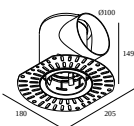

2

Dimtype: DALI

Cutout dimension (mm): 30

21032 0305 LED POWER CONVERTER 48V-DC to 500 mA-DC / 22W DIM5

2

Dimtype: DALI

Cutout dimension (mm): 30

DELTALIGHT

DEEP RINGO TRIMLESS LED 92733

202 144 811 922 W

Mounting kits

15212 2000 MOUNTING KIT R82 TRIMLESS O.F.A.

Cutout dimension (mm): 105

Mounting kits stretched ceiling

15212 0070 MOUNTING KIT R82 TRIMLESS CSC

15212 0150 MOUNTING KIT R82 TRIMLESS WSC

Mounting kits side air + light

29810 0010 MOUNTING KIT SIDE AIR 101

Cutout dimension (mm): 168

Mounting kits top air + light

29810 0210 MOUNTING KIT TOP AIR 101

Cutout dimension (mm): 135

Mounting kits side air only