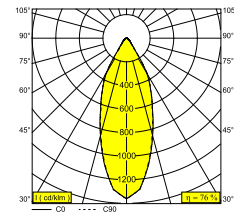

DEEP RINGO TRIMLESS LED 92733

202 144 811 922 W

AVAILABLE IN

BLACK 202 144 811 922 B
BRUSHED ALU 202 144 811 922 BRA
BRUSHED ANTHRACITE 202 144 811 922 BRAT
BRUSHED BROWN BRONZE 202 144 811 922 BRBB
BRUSHED COPPER 202 144 811 922 BRCU
BRUSHED GOLD 202 144 811 922 BRG
BRUSHED OLD BRONZE 202 144 811 922 BROB
CREAM 202 144 811 922 CR
FLEMISH BRONZE 202 144 811 922 FBR
FLEMISH GOLD 202 144 811 922 FG
GOLD COLOURED 202 144 811 922 GC
PIANO BLACK 202 144 811 922 PB
WHITE 202 144 811 922 W

[View on website](#)

General info

LOCATION	indoor
INSTALLATION	Ceiling Recessed
CUTOUT SHAPE/SIZE (MM)	round - Ø KIT
RECESSED DEPTH (MM)	95
INGRESS PROTECTION	IP20
WEIGHT (KG)	0.3
ADJUSTABILITY	non adjustable
INFORMATION	REFLECTOR FL-33° EXCL.LED POWER SUPPLY 350-500mA-DC

Electrical info

CLASS	III
DIM TYPE	depending on power supply
ENERGY CLASS	E
CERTIFICATES	CB, ENEC, EPD, LCA

Lightsource info

LIGHTSOURCE NAME	LED
LIGHTSOURCE	LED array 5,8-8,6W / CRI>90 (R9: 60) / 2700K / 753-1041lm
TM-30 VALUES	rf: 89 / Rg: 100
SDCM	SDCM1
RISKGROUP	RG1
LM80	L90B10 > 50000
BEAMANGLE	33°
LED TECHNICS (LIGHT SOURCE)	1041lm // 8,6W // 121lm/W
LED TECHNICS (LUMINAIRE)	792lm // 9,9W // 80lm/W

Requirements

MOUNTING KIT R82 TRIMLESS O.F.A.
MOUNTING KIT AIR 101
LED POWER SUPPLY 350 / 500mA-DC DIM (Remote)