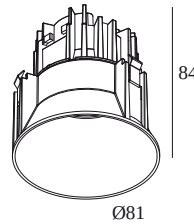

DEEP RINGO TRIMLESS LED 92733

202 144 811 922 W

AVAILABLE IN

BLACK 202 144 811 922 B
BRUSHED ALU 202 144 811 922 BRA
BRUSHED ANTHRACITE 202 144 811 922 BRAT
BRUSHED BROWN BRONZE 202 144 811 922 BRBB
BRUSHED COPPER 202 144 811 922 BRCU
BRUSHED GOLD 202 144 811 922 BRG
BRUSHED OLD BRONZE 202 144 811 922 BROB
CREAM 202 144 811 922 CR
FLEMISH BRONZE 202 144 811 922 FBR
FLEMISH GOLD 202 144 811 922 FG
GOLD COLOURED 202 144 811 922 GC
PIANO BLACK 202 144 811 922 PB
WHITE 202 144 811 922 W

[View on website](#)

General info

LOCATION	indoor
INSTALLATION	Ceiling Recessed
CUTOUT SHAPE/SIZE (MM)	round - Ø KIT
RECESSED DEPTH (MM)	95
INGRESS PROTECTION	IP20
WEIGHT (KG)	0.3
ADJUSTABILITY	non adjustable
INFORMATION	REFLECTOR FL-33° EXCL.LED POWER SUPPLY 350-500mA-DC

Cutout dimension (mm): 45

1

300 48 350 MDL LED POWER CONVERTER 48V-DC to 350 mA-DC / 15W MDL

Dimtype: non-dimmable

Cutout dimension (mm): 30

1

300 48 350 WDL LED POWER CONVERTER 48V-DC to 350 mA-DC / 15W WDL